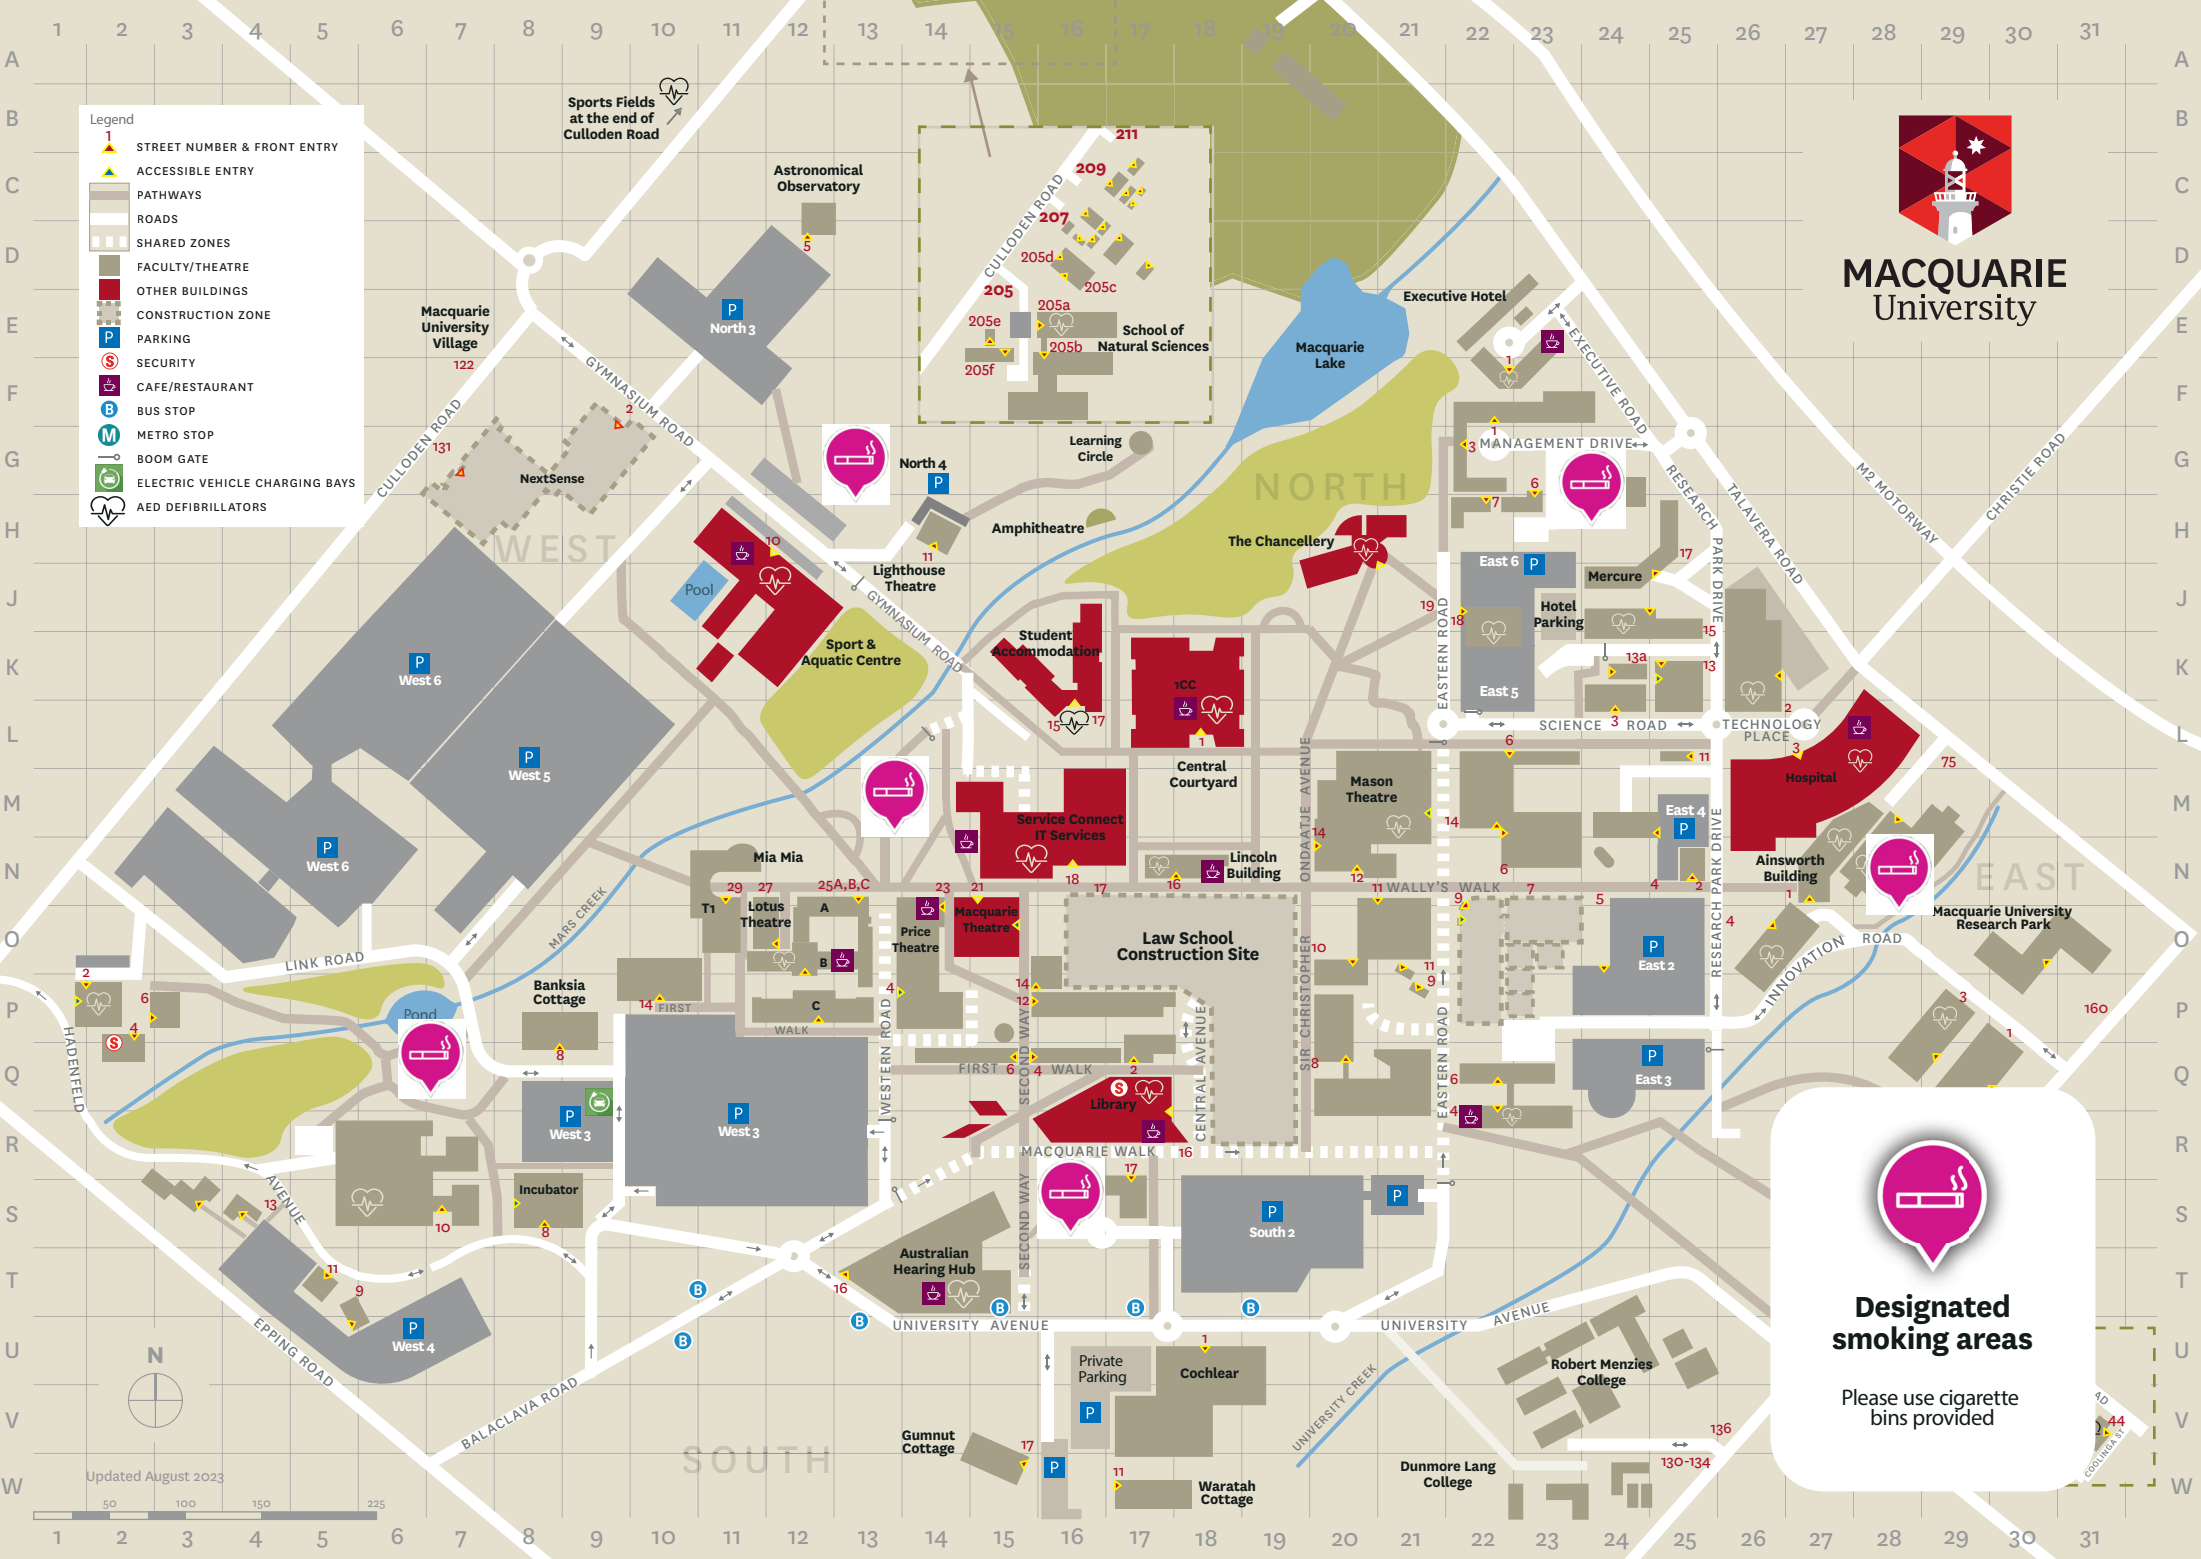

- Legend**
- STREET NUMBER & FRONT ENTRY
 - ACCESSIBLE ENTRY
 - PATHWAYS
 - ROADS
 - SHARED ZONES
 - FACULTY/THEATRE
 - OTHER BUILDINGS
 - CONSTRUCTION ZONE
 - PARKING
 - SECURITY
 - CAFE/RESTAURANT
 - BUS STOP
 - METRO STOP
 - BOOM GATE
 - ELECTRIC VEHICLE CHARGING BAYS
 - AED DEFIBRILLATORS

Designated smoking areas

Please use cigarette bins provided

Updated August 2023